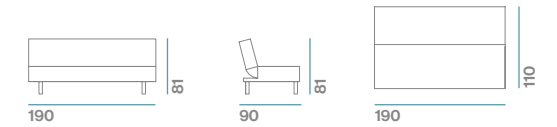

50210

With 2 chocolate cushions
 Packaging Size:
 197 x 120 x 21cm approx.
 Weight: 51kg

Colour options

sand brown

TGCS1

Colour options

battleship grey
 with light grey trim

50215

With adjustable arms
 Packaging Size:
 197 x 120 x 21cm approx.
 Weight: 50kg

Colour options

taupe grey
 with light grey piping

TGCS2

Colour options

battleship grey
 with light grey piping

TGCS3

Colour options
camel
with light grey piping