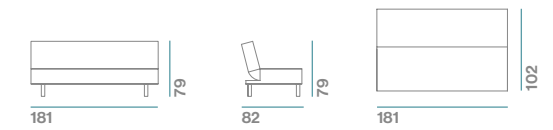

black

50225

Silver Sofa Bed
 Packaging Size:
 179 x 101 x 22cm approx.
 Weight: 31kg

Colour options

silver

50190

Packaging Size:
183 x 104 x 17cm approx.
Weight: 37kg

Colour options

black

50160

with 2 Pillows
Packaging Size:
182 x 104 x 20cm approx.
Weight: 34kg

Colour options

powder blue and white

50260

Packaging Size:
175 x 111 x 21cm approx.
Weight: 35kg

Colour options

black

50170 (Brown)
50171 (Black)

With adjustable arms
Packaging Size:
187 x 117 x 24cm approx.
Weight: 44kg

Colour options

brown

black

50165 (Brown)
50166 (Black)

Packaging Size:
190 x 114 x 26cm approx.
Weight: 49kg