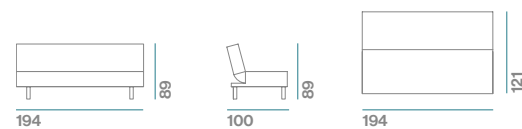

Colour options

brown

black

50175 (Red)
50177 (Black)

With 2 cushions and
adjustable arms and back
Packaging Size:
202 x 126 x 18cm approx.
Weight: 55kg

Colour options

red

black

50205

Packaging Size:
191 x 121.5 x 24.7cm approx.
Weight: 42kg

Colour options

powder blue and white

50200

Packaging Size:
195 x 123 x 29cm approx.
Weight: 43kg

Colour options

ash grey and charcoal

50240 (Black)
50241 (Red)

With Chaise function
Packaging Size:
191 x 124 x 24cm approx.
Weight: 45kg

Colour options

black

red

50180

With adjustable back and arms
 Packaging Size:
 197 x 114 x 26cm approx.
 Weight: 49kg