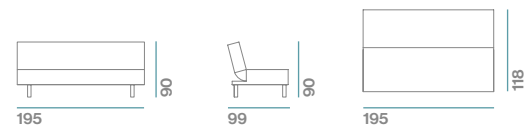

50210

With 2 chocolate cushions
 Packaging Size:
 197 x 120 x 21cm approx.
 Weight: 51kg

Colour options

sand brown

TGCS1

Colour options

battleship grey
 with light grey trim

50215

With adjustable arms
 Packaging Size:
 197 x 120 x 21cm approx.
 Weight: 50kg

Colour options

taupe grey
 with light grey piping

TGCS2

Colour options

battleship grey
 with light grey piping

TGCS3

Colour options
camel
with light grey piping