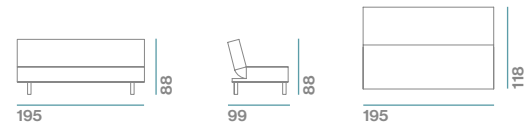

- charcoal
- taupe grey
- aubergine
- Chocolate
- teal

Sofa Bed
 With 2 cushions
 Packaging Size:
 189 x 125 x 20cm approx.
 Weight: 35kg

Chaise
 With 1 cushion
 Packaging Size:
 189 x 98 x 20cm approx.
 Weight: 29kg

50210

With 2 chocolate cushions
 Packaging Size:
 197 x 120 x 21cm approx.
 Weight: 51kg

Colour options

sand brown

TGCS1

Colour options

battleship grey
 with light grey trim

50215