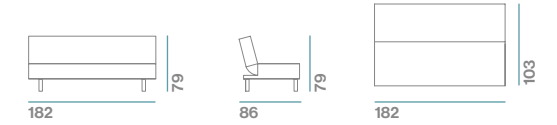

TGC

50230

Football Cover
 Packaging Size:
 183 x 103 x 21cm approx.
 Weight: 28kg

Colour options

black and white

50155

Packaging Size:
 181 x 109 x 14.5cm approx.
 Weight: 29kg

Colour options

black

50225

Silver Sofa Bed
 Packaging Size:
 179 x 101 x 22cm approx.
 Weight: 31kg

Colour options

silver

50190

Packaging Size:
183 x 104 x 17cm approx.
Weight: 37kg

Colour options

black

50160

with 2 Pillows
Packaging Size:
182 x 104 x 20cm approx.
Weight: 34kg

Colour options

powder blue and white

50260

Packaging Size:
175 x 111 x 21cm approx.
Weight: 35kg

Colour options