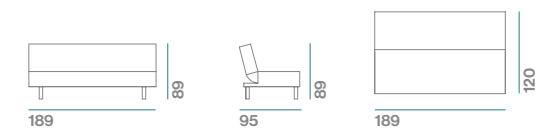

Colour options

brown

black

50175 (Red)
50177 (Black)

With 2 cushions and
adjustable arms and back
Packaging Size:
202 x 126 x 18cm approx.
Weight: 55kg

Colour options

red

black

50205

Packaging Size:
191 x 121.5 x 24.7cm approx.
Weight: 42kg

Colour options

powder blue and white

50200

Packaging Size:
195 x 123 x 29cm approx.
Weight: 43kg

Colour options

ash grey and charcoal

50240 (Black)
50241 (Red)

With Chaise function
Packaging Size:
191 x 124 x 24cm approx.
Weight: 45kg

Colour options

black

red

50180

With adjustable back and arms
 Packaging Size:
 197 x 114 x 26cm approx.
 Weight: 49kg

Colour options

tan

- 50245** (Brown)
- 50246** (Black)
- 50247** (White)
- 50248** (Red)

With undernaeth storage, magazine
 pockets & cup holders
 Packaging Size:
 199 x 110 x 45cm approx.
 Weight: 56kg

Colour options