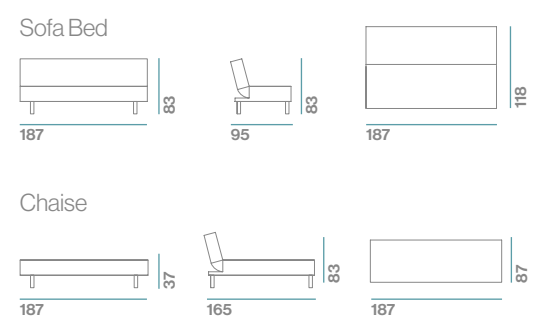

brown

black

white

red

- 50185** (Black)
- 50186** (White)

Packaging Size:
 198 x 131 x 21cm approx.
 Weight: 54kg

Colour options

black

white

- Sofa Bed
50250 (Charcoal)
50251 (Taupe Grey)
50252 (Aubergine)
50253 (Chocolate)
50254 (Teal)

- Chaise
50255 (Charcoal)
50256 (Taupe Grey)
50257 (Aubergine)
50258 (Chocolate)
50259 (Teal)

Colour options

- charcoal
- taupe grey
- aubergine
- Chocolate
- teal

Sofa Bed
 With 2 cushions
 Packaging Size:
 189 x 125 x 20cm approx.
 Weight: 35kg

Chaise
 With 1 cushion
 Packaging Size:
 189 x 98 x 20cm approx.
 Weight: 29kg

50210

With 2 chocolate cushions
 Packaging Size:
 197 x 120 x 21cm approx.
 Weight: 51kg

Colour options

sand brown

TGCS1

Colour options

battleship grey
 with light grey trim

50215