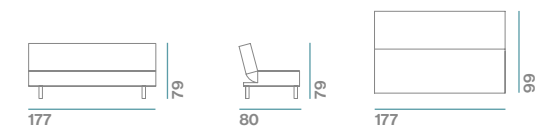

black

50225

Silver Sofa Bed
 Packaging Size:
 179 x 101 x 22cm approx.
 Weight: 31kg

Colour options

silver

50190

Packaging Size:
183 x 104 x 17cm approx.
Weight: 37kg

Colour options

black

50160

with 2 Pillows
Packaging Size:
182 x 104 x 20cm approx.
Weight: 34kg

Colour options

powder blue and white

50260

Packaging Size:
175 x 111 x 21cm approx.
Weight: 35kg

Colour options

black

50170 (Brown)
50171 (Black)

With adjustable arms
Packaging Size:
187 x 117 x 24cm approx.
Weight: 44kg

Colour options

brown

black

50165 (Brown)
50166 (Black)

Packaging Size:
190 x 114 x 26cm approx.
Weight: 49kg