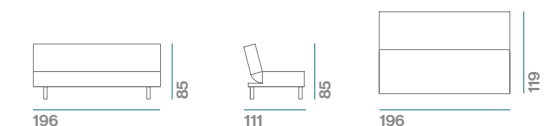

50180

With adjustable back and arms
Packaging Size:
197 x 114 x 26cm approx.
Weight: 49kg

Colour options

tan

- **50245** (Brown)
- **50246** (Black)
- **50247** (White)
- **50248** (Red)

With undernaeth storage, magazine
pockets & cup holders
Packaging Size:
199 x 110 x 45cm approx.
Weight: 56kg

Colour options

brown

black

white

red

- **50185** (Black)
- **50186** (White)

Packaging Size:
198 x 131 x 21cm approx.
Weight: 54kg

Colour options

black

white