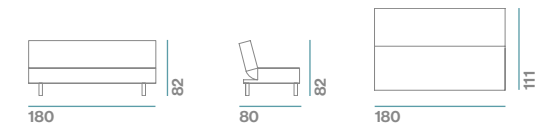

50210

With 2 chocolate cushions
 Packaging Size:
 197 x 120 x 21cm approx.
 Weight: 51kg

Colour options

sand brown

TGCS1

Colour options

battleship grey
 with light grey trim

50215

With adjustable arms
 Packaging Size:
 197 x 120 x 21cm approx.
 Weight: 50kg

Colour options

taupe grey
 with light grey piping

TGCS2

Colour options

battleship grey
 with light grey piping

TGCS3

Colour options
camel
with light grey piping