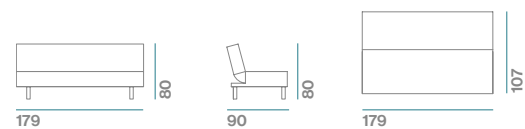

TGC

50230

Football Cover
 Packaging Size:
 183 x 103 x 21cm approx.
 Weight: 28kg

Colour options

black and white

50155

Packaging Size:
 181 x 109 x 14.5cm approx.
 Weight: 29kg

Colour options

black

50225

Silver Sofa Bed
 Packaging Size:
 179 x 101 x 22cm approx.
 Weight: 31kg

Colour options

silver

50190

Packaging Size:
183 x 104 x 17cm approx.
Weight: 37kg

Colour options

black

50160

with 2 Pillows
Packaging Size:
182 x 104 x 20cm approx.
Weight: 34kg

Colour options

powder blue and white

50260

Packaging Size:
175 x 111 x 21cm approx.
Weight: 35kg

Colour options