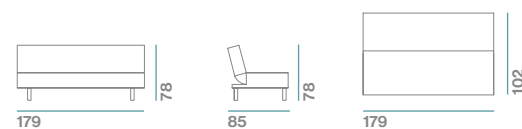

black

50225

Silver Sofa Bed
 Packaging Size:
 179 x 101 x 22cm approx.
 Weight: 31kg

Colour options

silver

50190

Packaging Size:
183 x 104 x 17cm approx.
Weight: 37kg

Colour options

black

50160

with 2 Pillows
Packaging Size:
182 x 104 x 20cm approx.
Weight: 34kg

Colour options

powder blue and white

50260

Packaging Size:
175 x 111 x 21cm approx.
Weight: 35kg

Colour options

black

50170 (Brown)
50171 (Black)

With adjustable arms
Packaging Size:
187 x 117 x 24cm approx.
Weight: 44kg

Colour options

brown

black

50165 (Brown)
50166 (Black)

Packaging Size:
190 x 114 x 26cm approx.
Weight: 49kg

Colour options

brown

black

50175 (Red)
50177 (Black)

With 2 cushions and
adjustable arms and back
Packaging Size:
202 x 126 x 18cm approx.
Weight: 55kg

Colour options

red

black