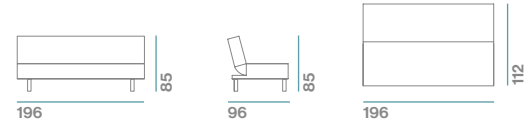

50205

Packaging Size:
191 x 121.5 x 24.7cm approx.
Weight: 42kg

Colour options

powder blue and white

50200

Packaging Size:
195 x 123 x 29cm approx.
Weight: 43kg

Colour options

ash grey and charcoal

50240 (Black)
50241 (Red)

With Chaise function
Packaging Size:
191 x 124 x 24cm approx.
Weight: 45kg

Colour options

black

red

50180

With adjustable back and arms
 Packaging Size:
 197 x 114 x 26cm approx.
 Weight: 49kg

Colour options

tan

- 50245** (Brown)
- 50246** (Black)
- 50247** (White)
- 50248** (Red)

With undernaeth storage, magazine
 pockets & cup holders
 Packaging Size:
 199 x 110 x 45cm approx.
 Weight: 56kg

Colour options