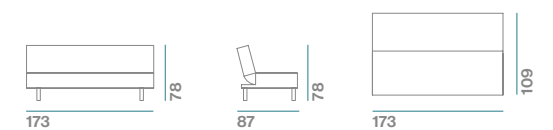

black

50225

Silver Sofa Bed
 Packaging Size:
 179 x 101 x 22cm approx.
 Weight: 31kg

Colour options

silver

50190

Packaging Size:
183 x 104 x 17cm approx.
Weight: 37kg

Colour options

black

50160

with 2 Pillows
Packaging Size:
182 x 104 x 20cm approx.
Weight: 34kg

Colour options

powder blue and white

50260

Packaging Size:
175 x 111 x 21cm approx.
Weight: 35kg

Colour options

black

50170 (Brown)
50171 (Black)

With adjustable arms
Packaging Size:
187 x 117 x 24cm approx.
Weight: 44kg

Colour options

brown

black

50165 (Brown)
50166 (Black)

Packaging Size:
190 x 114 x 26cm approx.
Weight: 49kg

Colour options

brown

black

50175 (Red)
50177 (Black)

With 2 cushions and
adjustable arms and back
Packaging Size:
202 x 126 x 18cm approx.
Weight: 55kg

Colour options

red

black